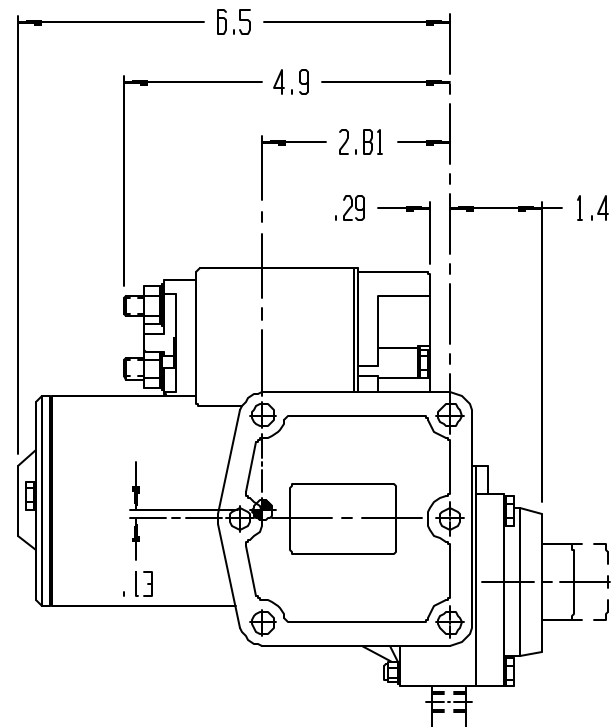

LARGE CABLE FROM STARTER SOLENOID ATTACHES HERE.

ENGINES STC' d:

- Q-235 SERIES
- Q-290-D SERIES
- Q-320 SERIES
- ID, AID, AEID-320 SERIES
- Q, HO-360 SERIES
- ID, HID, AID, AEID-360 SERIES
- Q-540 SERIES
- ID, HID, AEID-540 SERIES
- TID-540 SERIES
- ID-720 SERIES

VOLTAGE	NUMBER OF TEETH ON RING GEAR	PITCH	STC' D, PMA MODEL NO.	HOEBUILT MODEL NO. IDENTICAL TO STC' D PMA STARTER
12	122	10/12	BC315-100-1	BCS206-122-12
12	149	12/14	BC315-100-2	BCS206-149-12
24	122	10/12	BC315-100-3	BCS206-122-24
24	149	12/14	BC315-100-4	BCS206-149-24