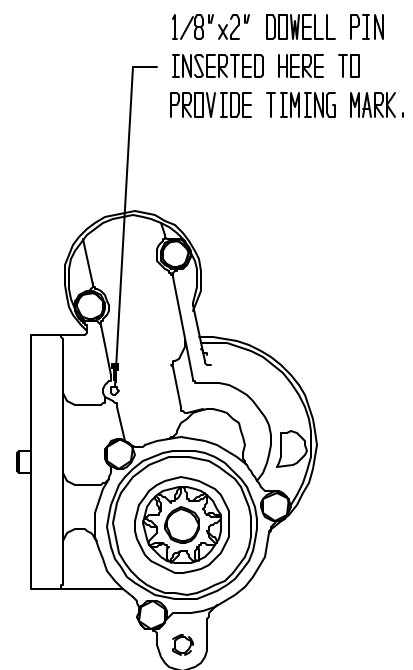

LARGE CABLE FROM STARTER SOLENOID ATTACHES HERE.

ENGINES STC' d:

- Q-235 SERIES
- Q-290-D SERIES
- Q-320 SERIES
- ID, AID, AEID-320 SERIES
- Q, HO-360 SERIES
- ID, HID, AID, AEID-360 SERIES
- Q-540 SERIES
- ID, HID, AEID-540 SERIES
- TID-540 SERIES
- ID-720 SERIES

VOLTAGE	NUMBER OF TEETH ON RING GEAR	PITCH	STC' D, PMA MODEL NO.	HOEBUILT MODEL NO. IDENTICAL TO STC' D PMA STARTER
12	122	10/12	BC315-100-1	BCS206-122-12
12	149	12/14	BC315-100-2	BCS206-149-12
24	122	10/12	BC315-100-3	BCS206-122-24
24	149	12/14	BC315-100-4	BCS206-149-24